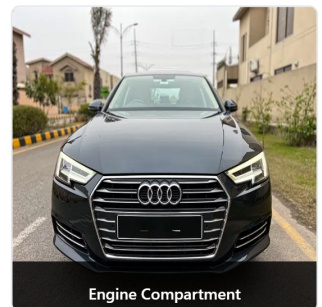

Interior (4.0/10)

40%

Equipment

AC / Heater (3.0/10)

30%

Electrical & Electronics (7.0/10)

70%

Exterior & Body (5.0/10)

50%

Tyres (6.0/10)

60%

Test Drive

INSPECTOR'S TEST DRIVE NOTES

"adfsasdadadada"

General Car Photos

Visual documentation of the vehicle inspection