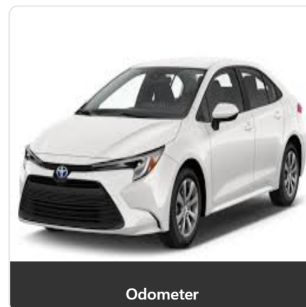

Interior (4.0/10)

40%

Equipment

AC / Heater (3.0/10)

30%

Electrical & Electronics (7.0/10)

70%

Exterior & Body (5.0/10)

50%

Tyres (6.0/10)

60%

Test Drive

INSPECTOR'S TEST DRIVE NOTES

"adfsasdadadada"

General Car Photos

Visual documentation of the vehicle inspection