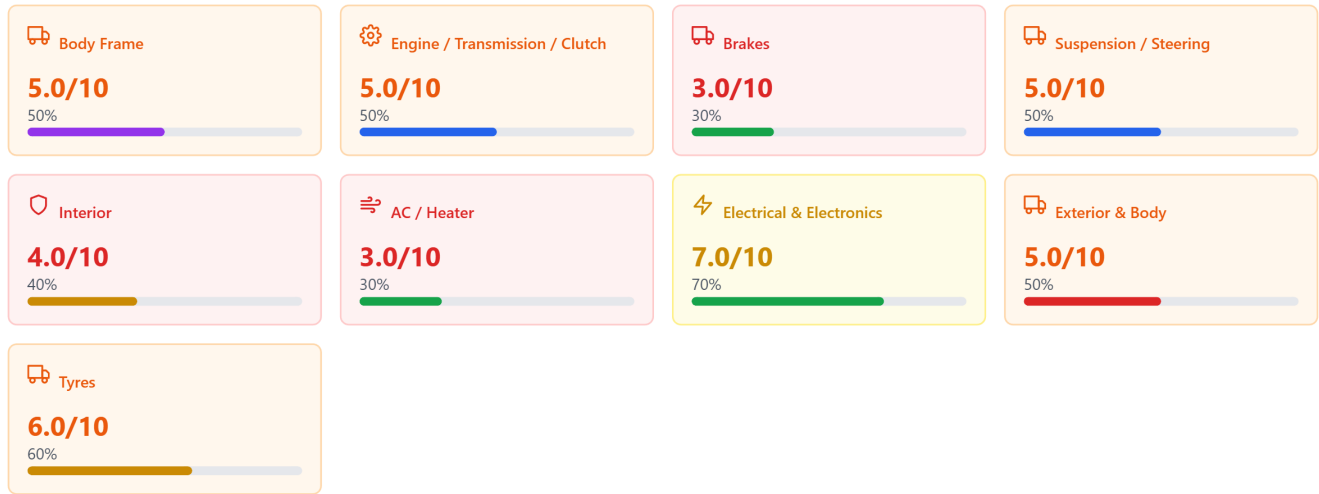

Toyota Corolla 2024

This report is **0 Days** old. For the latest report, Get It Inspected again.

OVERALL RATING

4.8
/10

Car Details

Customer/Dealer Name Hammad Paracha	Engine Capacity 1.6L - 2.0L	Mileage 345345 km	Transmission Type Automatic
Inspection Date May 23, 2026	Chassis No N/A	Engine No N/A	Registration No N/A
Fuel Type Petrol	Color N/A	Location house 76b	Registered City Richmond

★ Summary

Inspector Comments
asdhasd adsasdsa dsa da

Exterior Condition

Move your mouse over colored markers to see defect details.

* Move your mouse over colored markers to see defect details. Show Minor Scratches / Dents

Legend

- P **P**
Paint marked
- A1 **A1**
Small Scratch
- A2 **A2**
Scratch
- A3 **A3**
Big Scratch
- B1 **B1**
Small dent with scratch (size like a thumb)
- B2 **B2**
Dent with scratch (size like flat of the hand)
- B3 **B3**
Big Dent with scratch (size like elbow)
- S1 **S1**
Rust
- U1 **U1**
Small Dent
- Y1 **Y1**
Small Hole or Crack

AC / Heater (3.0/10)

30%

Electrical & Electronics (7.0/10)

70%

Exterior & Body (5.0/10)

50%

Tyres (6.0/10)

60%