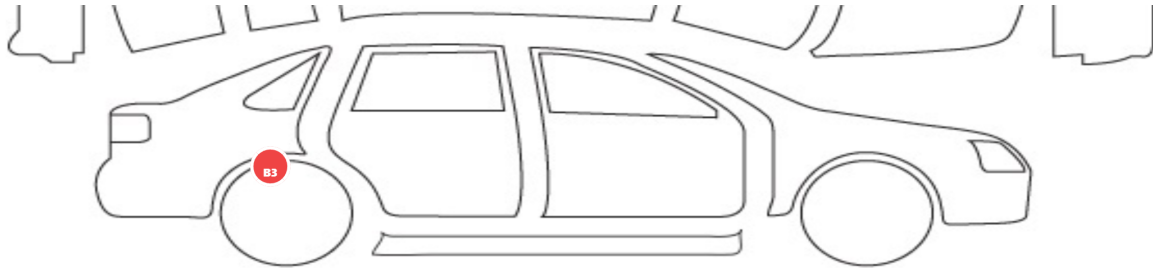

★ Summary

Inspector Comments
asdhasd adsasdsa dsa da

Exterior Condition

Move your mouse over colored markers to see defect details.

* Move your mouse over colored markers to see defect details. Show Minor Scratches / Dents

Legend

- P **P**
Paint marked
- A1 **A1**
Small Scratch
- A2 **A2**
Scratch
- A3 **A3**
Big Scratch
- B1 **B1**
Small dent with scratch (size like a thumb)
- B2 **B2**
Dent with scratch (size like flat of the hand)
- B3 **B3**
Big Dent with scratch (size like elbow)
- S1 **S1**
Rust
- U1 **U1**
Small Dent
- Y1 **Y1**
Small Hole or Crack